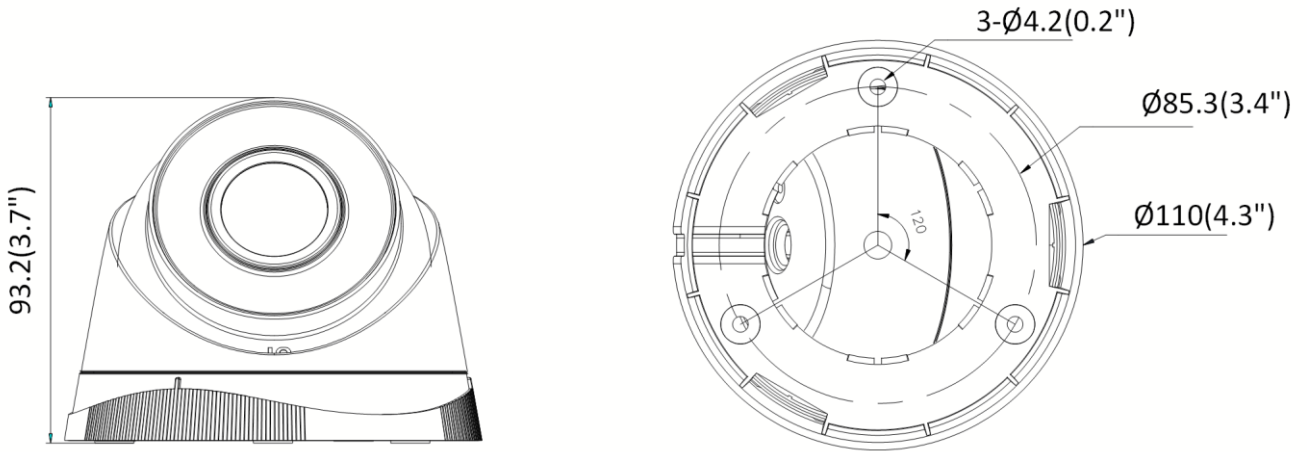

▪ **Dimension**

Unit: mm(inch)

▪ **Accessory**

▪ **Optional**

DS-1275ZJ-SUS Vertical Pole Mount	DS-1272ZJ-110-TRS Wall Mount	DS-1280ZJ-S Junction Box	DS-1276ZJ-SUS Corner Mount