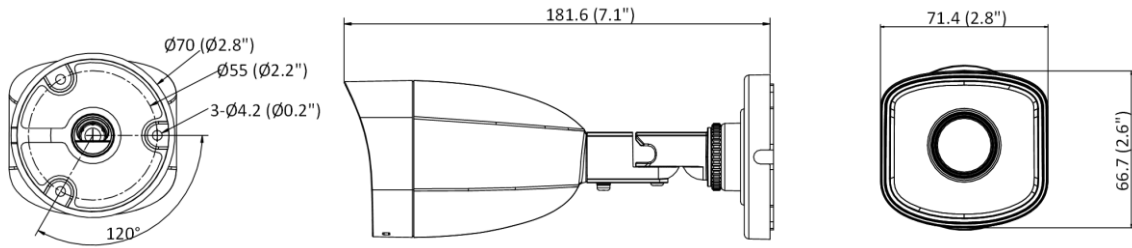

▪ **Dimension**

Unit: mm (inch)

▪ **Accessory**

▪ **Optional**

**DS-1280ZJ-XS
Junction Box**

Distributed by